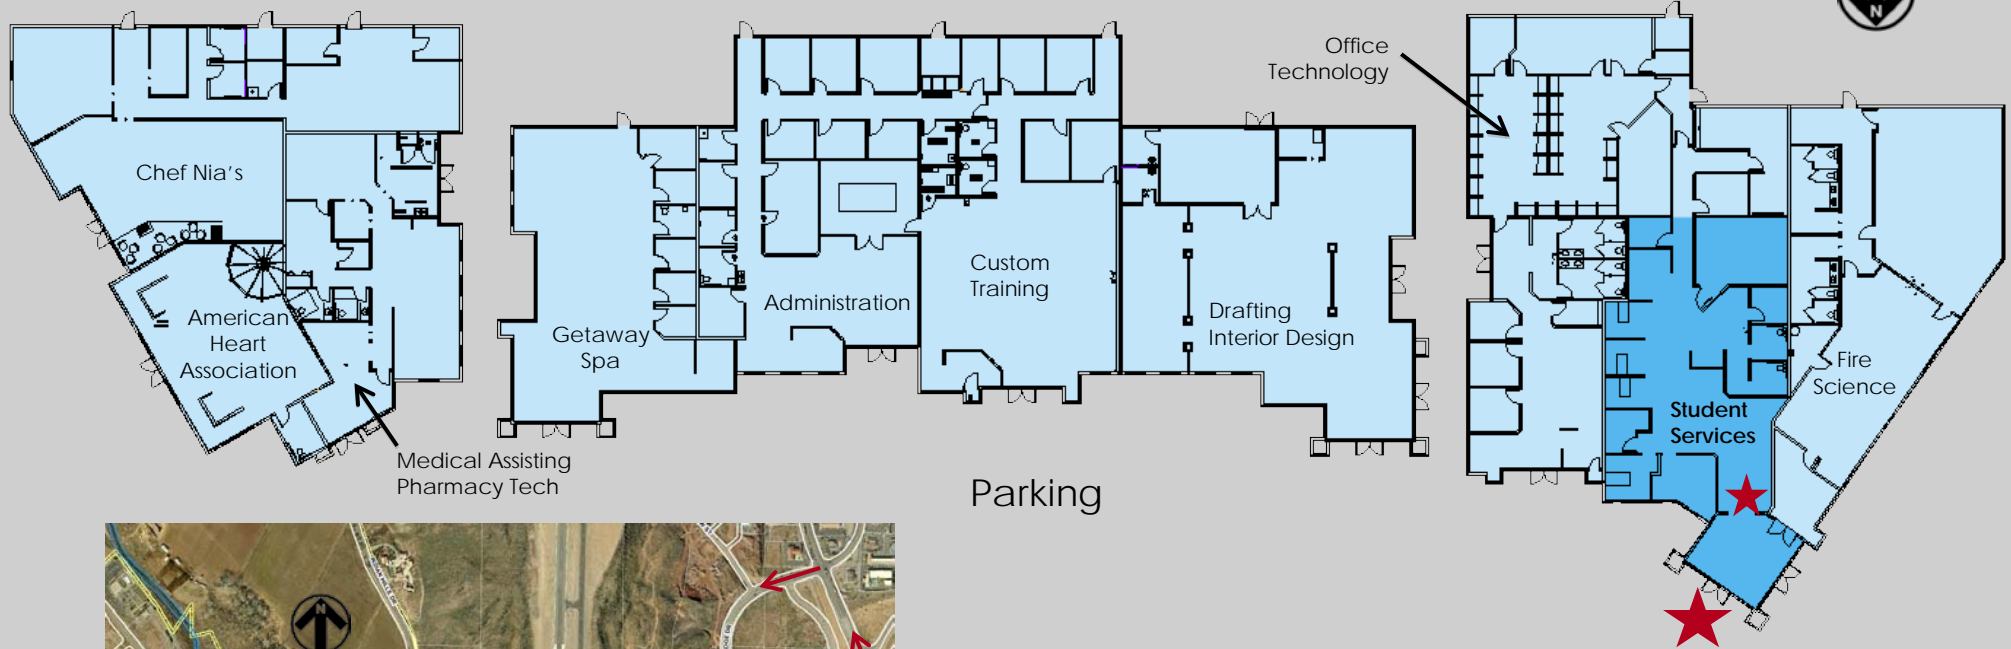

1506 S. Silicon Way St. George, Utah 84770 435.674.8400

- From 1-15, Exit 6 go North on BLUFF STREET
- Turn LEFT onto BLACK RIDGE DRIVE
- Turn RIGHT onto HILTON DRIVE  
(Hilton Drive becomes Dixie Drive)  
Stay on this road for approximately 1.5 miles
- Turn LEFT onto SILICON WAY
- ★ Entrance to Student Services is in the Far WEST Building